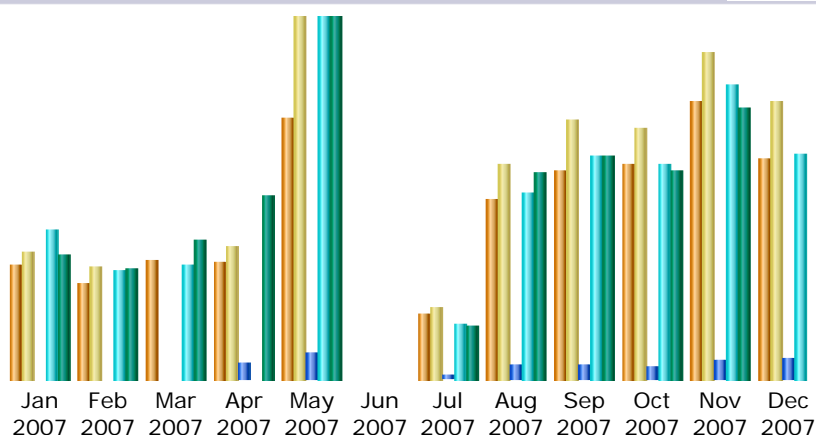

Last Update: 22 Mar 2008 - 08:11

Reported period:

Summary

Reported period	Year 2007				
First visit	01 Jan 2007 - 02:24				
Last visit	31 Dec 2007 - 19:45				
	Unique visitors	Number of visits	Pages	Hits	Bandwidth
Traffic viewed *	<= 2329 Exact value not available in 'Year' view	2874 (1.23 visits/visitor)	9476 (3.29 Pages/Visit)	142313 (49.51 Hits/Visit)	676.12 MB (240.9 KB/Visit)
Traffic not viewed *			5535	6689	160.23 MB

* Not viewed traffic includes traffic generated by robots, worms, or replies with special HTTP status codes.

Monthly history

Month	Unique visitors	Number of visits	Pages	Hits	Bandwidth
Jan 2007	142	157	564	10080	39.68 MB
Feb 2007	120	139	373	7273	34.70 MB
Mar 2007	147	206	582	7738	43.91 MB
Apr 2007	145	164	1018	11697	58.25 MB
May 2007	325	460	1670	24893	117.67 MB
Jun 2007	0	0	0	0	0
Jul 2007	80	89	212	3706	16.60 MB
Aug 2007	223	268	861	12528	65.93 MB
Sep 2007	260	324	963	14985	70.63 MB
Oct 2007	266	314	777	14404	66.54 MB
Nov 2007	347	408	1206	19841	86.83 MB
Dec 2007	274	345	1250	15168	75.38 MB
Total	2329	2874	9476	142313	676.12 MB