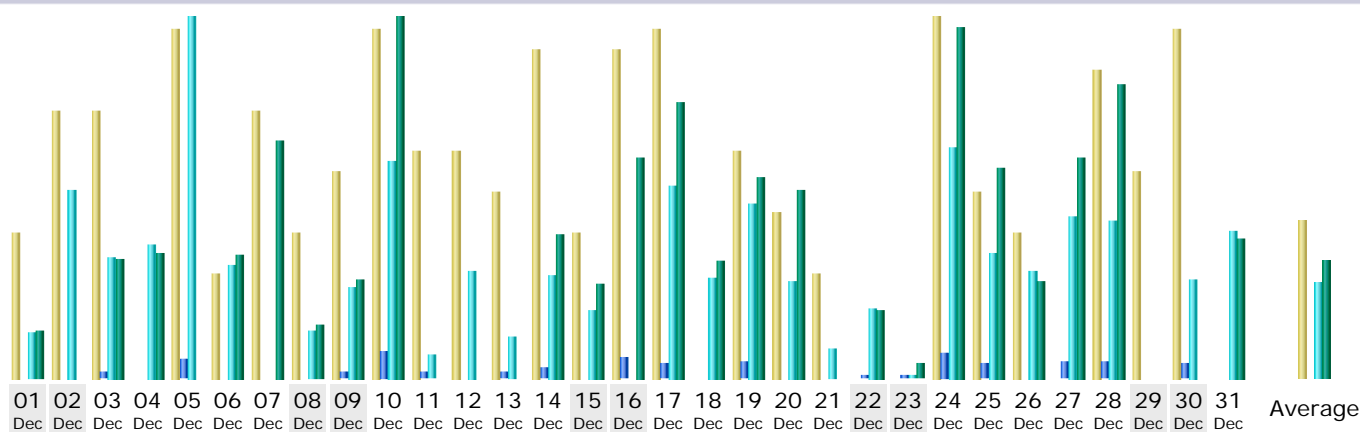

Day	Number of visits	Pages	Hits	Bandwidth
01 Dec 2007	7	15	172	741.59 KB
02 Dec 2007	13	32	751	2.59 MB
03 Dec 2007	13	24	476	1.83 MB
04 Dec 2007	12	31	526	1.93 MB
05 Dec 2007	17	72	1473	5.08 MB
06 Dec 2007	5	45	442	1.90 MB
07 Dec 2007	13	41	663	3.69 MB
08 Dec 2007	7	10	182	822.13 KB
09 Dec 2007	10	21	358	1.52 MB
10 Dec 2007	17	100	860	5.72 MB
11 Dec 2007	11	21	87	787.08 KB
12 Dec 2007	11	31	422	2.01 MB
13 Dec 2007	9	21	161	1.04 MB
14 Dec 2007	16	36	401	2.20 MB
15 Dec 2007	7	28	262	1.44 MB
16 Dec 2007	16	79	1020	3.43 MB
17 Dec 2007	17	53	762	4.26 MB
18 Dec 2007	12	31	400	1.81 MB
19 Dec 2007	11	64	694	3.09 MB
20 Dec 2007	8	26	378	2.91 MB
21 Dec 2007	5	31	107	1.05 MB
22 Dec 2007	4	8	277	1.05 MB
23 Dec 2007	4	5	7	203.14 KB
24 Dec 2007	18	98	917	5.46 MB
25 Dec 2007	9	50	498	3.27 MB
26 Dec 2007	7	26	420	1.48 MB
27 Dec 2007	12	65	644	3.42 MB
28 Dec 2007	15	60	622	4.56 MB
29 Dec 2007	10	28	216	1.29 MB
30 Dec 2007	17	51	386	2.71 MB
31 Dec 2007	12	47	584	2.14 MB
Average	7.87	25.96	389.90	1.85 MB
Total	345	1250	15168	75.38 MB

Days of week